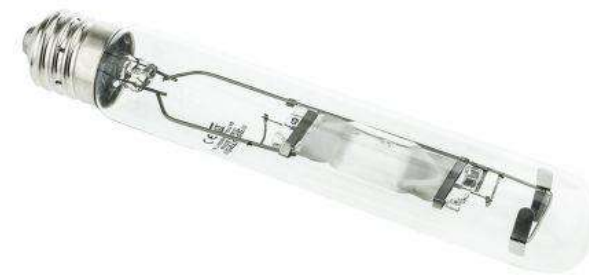

INDUSTRIAL BAY LIGHTS

IP44 | LIGHT SOURCE SMD
WATTS 50W | 100W | 150W | 200W | 250W

IP44 | LIGHT SOURCE COB

IP65 | LIGHT SOURCE SMD
WATTS 50W | 100W | 150W | 200W | 250W

IP44 | LIGHT SOURCE SMD
WATTS 30W | 50W | 70W | 100W
BASE E27 | E40

IP44 | LIGHT SOURCE SMD
WATTS 100W | 150W
BASE E27 | E40

COLOR TEMPERATURE 3500K TO 6500K

METAL HALIDE FITTINGS | BULBS

IP65 | LIGHT SOURCE HALOGEN
WATTS 250W TO 1000W
BASE E27 | E40

MERCURY BULBS
WATTS 100W TO 500W
BASE E14 | E27 | E40

CFL BULBS
WATTS 5W TO 85W
BASE B22 | E27 | E40

COLOR TEMPERATURE 2700K TO 6500K

STREET LIGHTS

IP65 | LIGHT SOURCE SMD

WATTS 24W | 30W | 50W | 80W | 100W | 120W | 150W | 200W

IP65 | LIGHT SOURCE COB

WATTS 50W | 100W | 150W | 200W | 250W