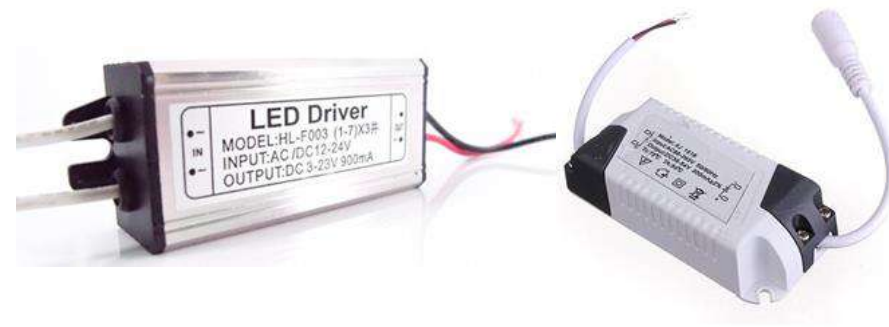

IP20 | LED TYPE COB | SMD
Watts 3W | 5W | 7W | 10W | 12W | 15W | 20W

IP65 | LED TYPE COB | SMD
Watts 3W | 5W | 7W | 10W | 12W | 15W | 20W

COLOR TEMPERATURE 3500K TO 6500K

ACCESSORIES

LED DRIVERS

LIGHT HOLDER