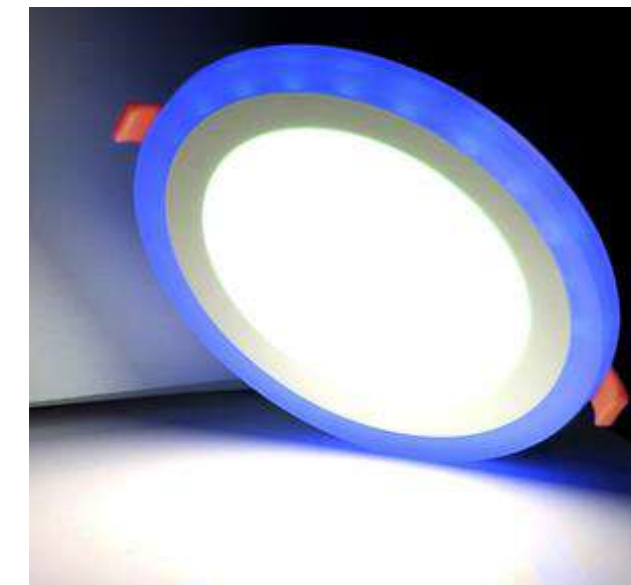

DOUBLE COLOURS PANEL LIGHT

COLOR TEMPERATURE 3500K TO 6500K