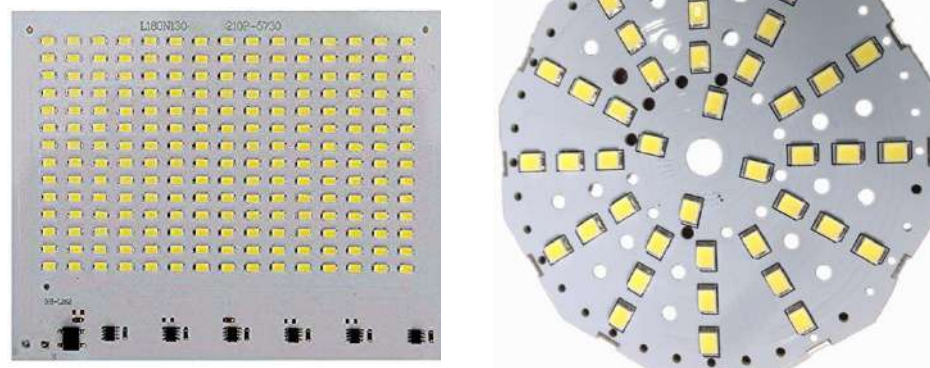

CONVERTERS B22 | E27 | E40

LED SMD BOARDS

WIRING ACCESSORIES

DECORATIVE LIGHTS

RICE LIGHTS

NEON LIGHTS

RGB

STRIP LIGHTS