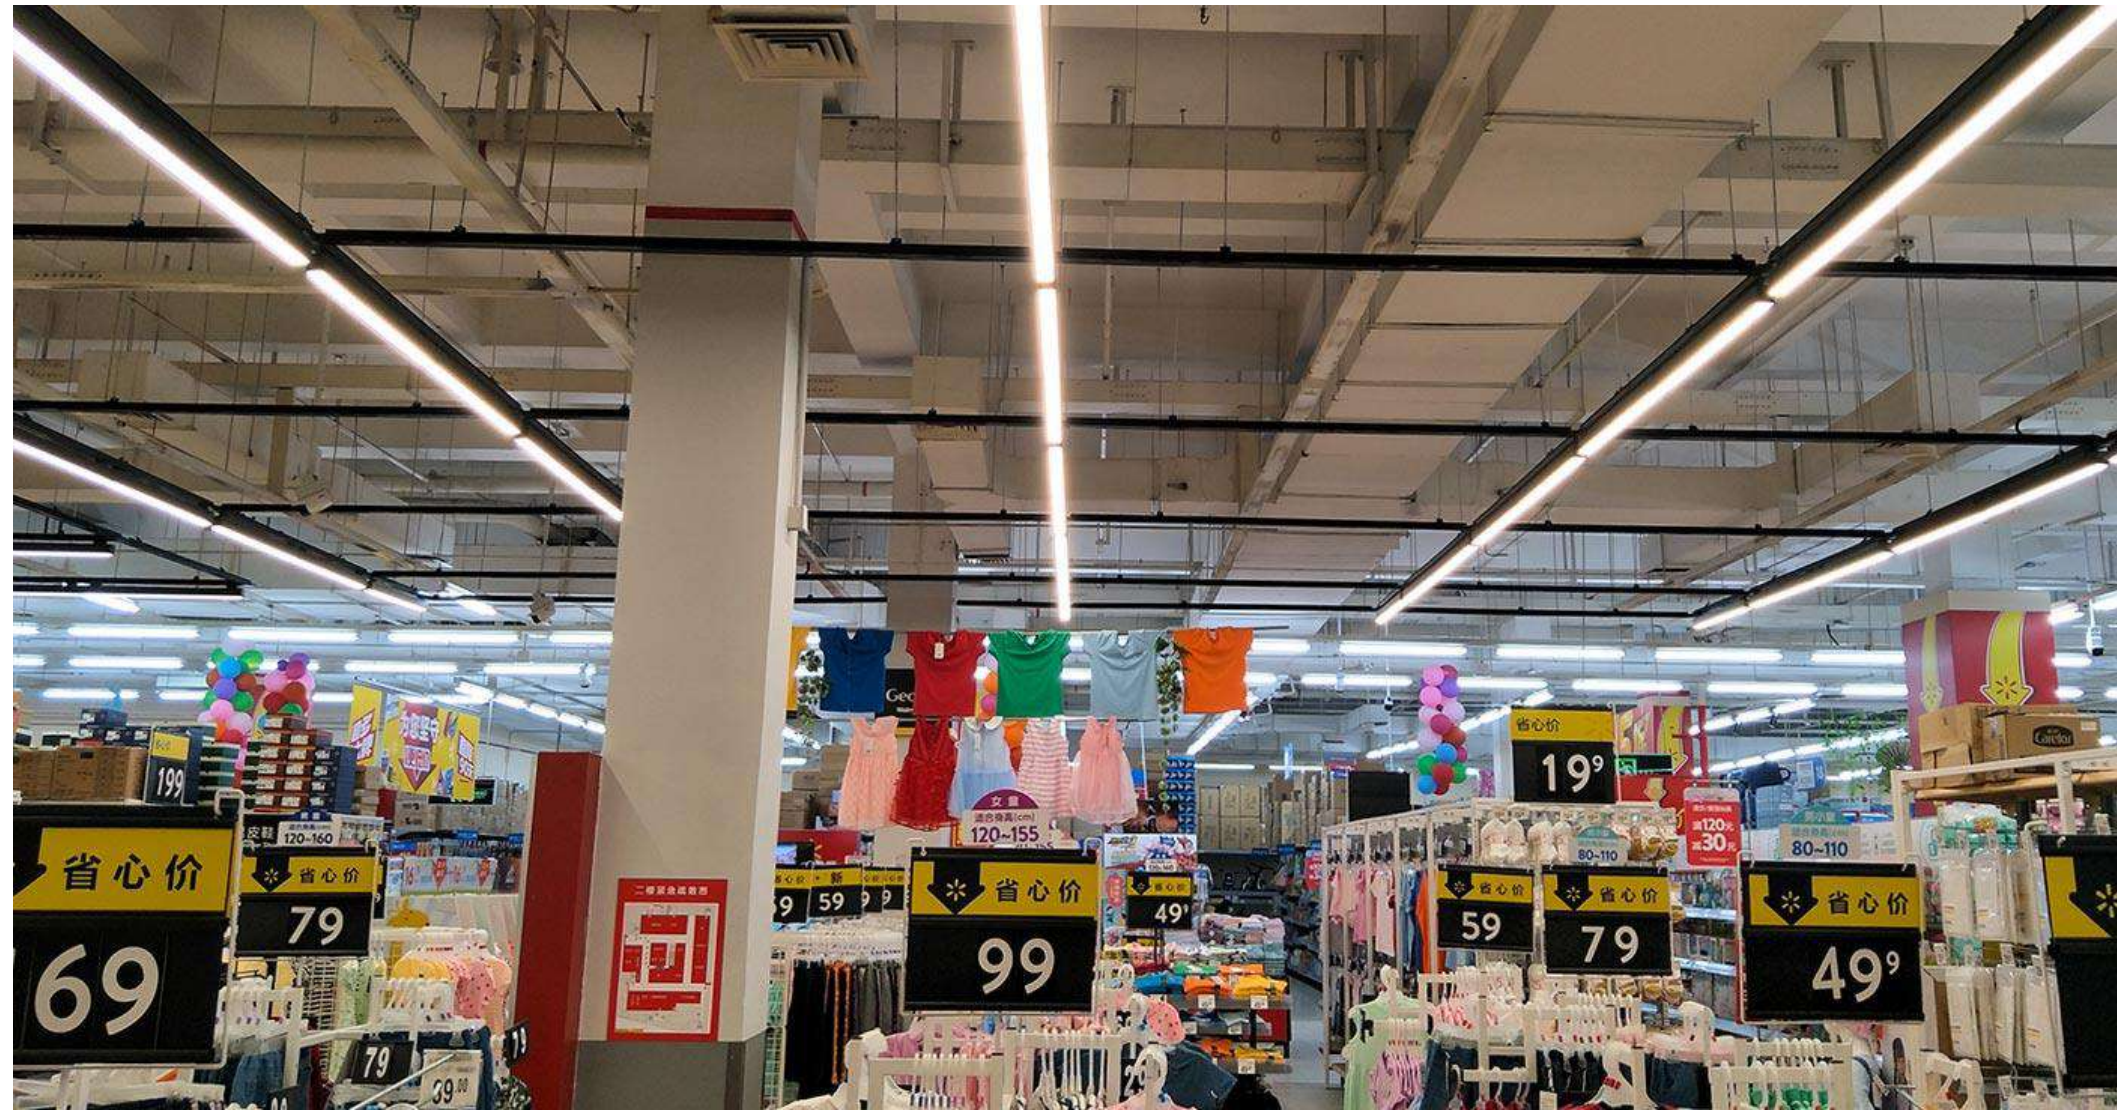

230V | 12V | 24V

IP65 | STEP LIGHTS

IP65 | WALL WASHES

EXPLOSION PROOF LAMPS

IP65 | IP66

LINEAR LIGHT FITTINGS

IP20
LENGTH 4FT | 5FT

COLOR TEMPERATURE 3500K TO 6500K