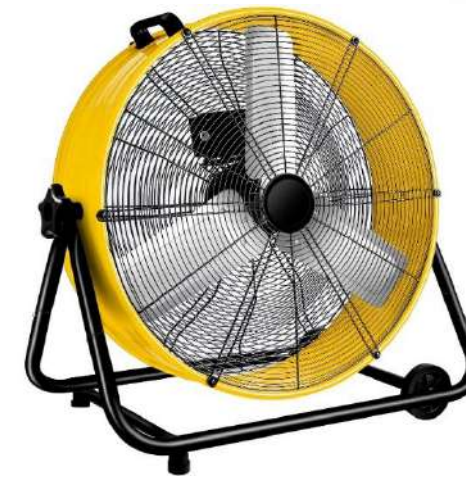

FACE SHIELD

FANS HEAVY DUTY | LIGHT DUTY

**HEAVY DUTY FANS
PEDESTAL | WALL MOUNT**

**LIGHT DUTY FANS
PEDESTAL | WALL MOUNT | CEILING**

EXHAUST FANS

TONERS | CARTRIDGES | RIBBONS INK BOTTLES

ADHESIVE TAPES

CELLO TAPES